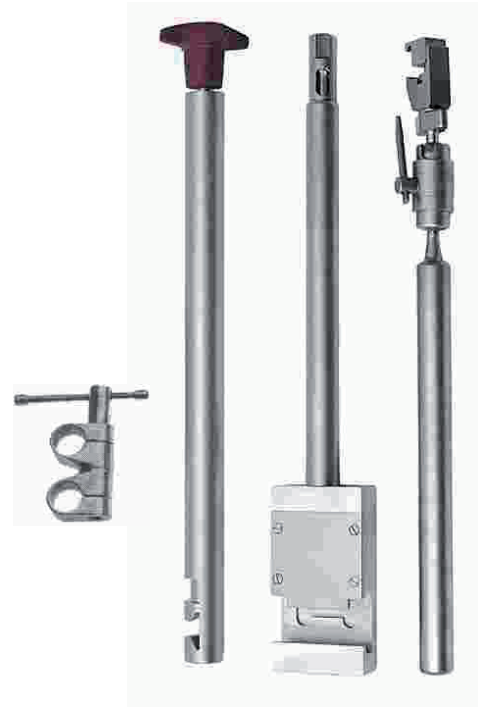

AS 50-542 Retractor Kit II

Includes

- AS 50-552 Horizontal Bar
- AS 50-554 1" Post Coupling
- AS 50-557 Medium Oval Ring
- AS 50-561 2" x 6" Malleable Retractors
- AS 50-562 11½ x 6" Malleable Retractors 38 x 152 mm
- AS 50-566 Harrington Retractor
- AS 50-567 3" x 6" Malleable Retractors 76 x 152 mm
- AS 50-568 2" x 3" Kelly Retractors (2ea) 51 x 76 mm
- AS 50-569 2" x 4" Kelly Retractors 51 x 101 mm
- AS 50-570 2" x 5" Kelly Retractors 51 x 127 mm
- AS 50-571 2" x 6" Kelly Retractors 51 x 152 mm
- AS 50-576 Balfour Retractor
- AS 50-577 Gelpi Retractor
- AS 50-579 Ratchet Mechanismus (2ea)
- AS 50-580 Tilt Ratchet Mechanismus (6ea)
- AS 50-582 Horizontal Flex Bar
- AS 50-583 Segmented Ring medium I.D.
10½" x 19½" (266 x 495 mm)